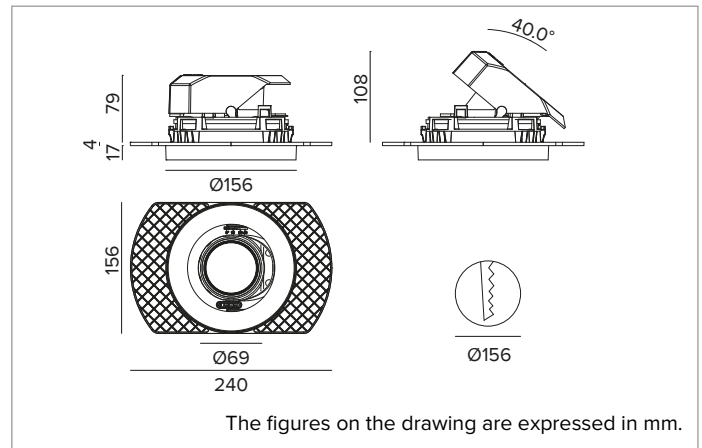

1T8626ELTR | CTEVO ARCHITECTURAL 160

Adjustable recessed LED projector in a trimless version

	3000K	H(m)	D(m)	Emax(lx)		
	Ra90			21°		
	Fixture Power	34W	1	0.37	16210	
	Source Flux	4211lm	2	0.75	4053	
	Fixture Flux	2998lm	3	1.12	1801	
	Efficacy	88lm/W	4	1.50	1013	
TS1277	Imax=3849cd/klm	Imax	16210cd	5	1.87	648

CCT nominal: 3000K

Lifetime (L80/B10): >50000h tq +25°C

ILLUMINOTECHNICAL CHARACTERISTICS

SP - precision optics with a black silicone cut off ring. Version with a convex faceted highly reflective anodised aluminium reflector and a holographic diffusion filter. UGR<19 (EN 12464-1).

Optic: REFLECTOR

Beam angles: SP

Optical efficiency: 71%

Fixture flux: 2998lm

Luminous efficacy: 88lm/W

Photobiological safety: Compliant with RG1 low risk group

MECHANICAL CHARACTERISTICS

Die-cast black painted anodised aluminium body and dissipator. Black colour cover. The optical unit can be adjusted up to 40° on the vertical plane with a mechanical beam locking system and a graduated scale, and 358° on the horizontal plane. Trimless version with a load-bearing element for installation and finishing in plasterboard.

Colour and finish: Deep black

Weight: 1.15Kg

Version: TRIMLESS

Degree of protection: IP20 for recessed part

Degree of protection: IP40 for exposed part

ELECTRICAL CHARACTERISTICS

Integrated electronic ON-OFF driver.