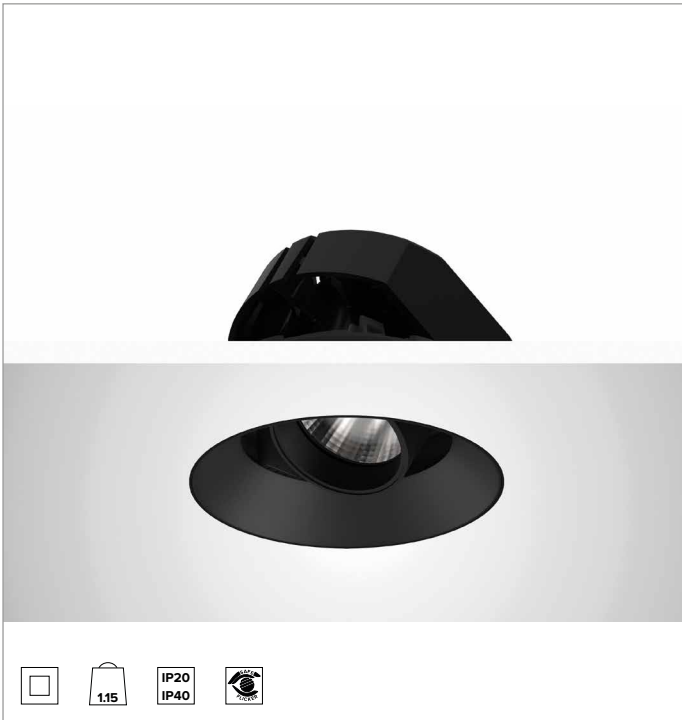

1T8626ELTR | CTEVO ARCHITECTURAL 160

Adjustable recessed LED projector in a trimless version

	3000K	H(m)	D(m)	Emax(lx)		
	Ra90			21°		
	Fixture Power	34W	1	0.37	16210	
	Source Flux	4211lm	2	0.75	4053	
	Fixture Flux	2998lm	3	1.12	1801	
	Efficacy	88lm/W	4	1.50	1013	
TS1277	Imax=3849cd/klm	Imax	16210cd	5	1.87	648

CCT nominal: 3000K

Lifetime (L80/B10): >50000h tq +25°C

ILLUMINOTECHNICAL CHARACTERISTICS

SP - precision optics with a black silicone cut off ring. Version with a convex faceted highly reflective anodised aluminium reflector and a holographic diffusion filter. UGR<19 (EN 12464-1).

Optic: REFLECTOR

Beam angles: SP

Optical efficiency: 71%

Fixture flux: 2998lm

Luminous efficacy: 88lm/W

Photobiological safety: Compliant with RG1 low risk group

MECHANICAL CHARACTERISTICS

Die-cast black painted anodised aluminium body and dissipator. Black colour cover. The optical unit can be adjusted up to 40° on the vertical plane with a mechanical beam locking system and a graduated scale, and 358° on the horizontal plane. Trimless version with a load-bearing element for installation and finishing in plasterboard.

Colour and finish: Deep black

Weight: 1.15Kg

Version: TRIMLESS

Degree of protection: IP20 for recessed part

Degree of protection: IP40 for exposed part

ELECTRICAL CHARACTERISTICS

Integrated electronic ON-OFF driver.